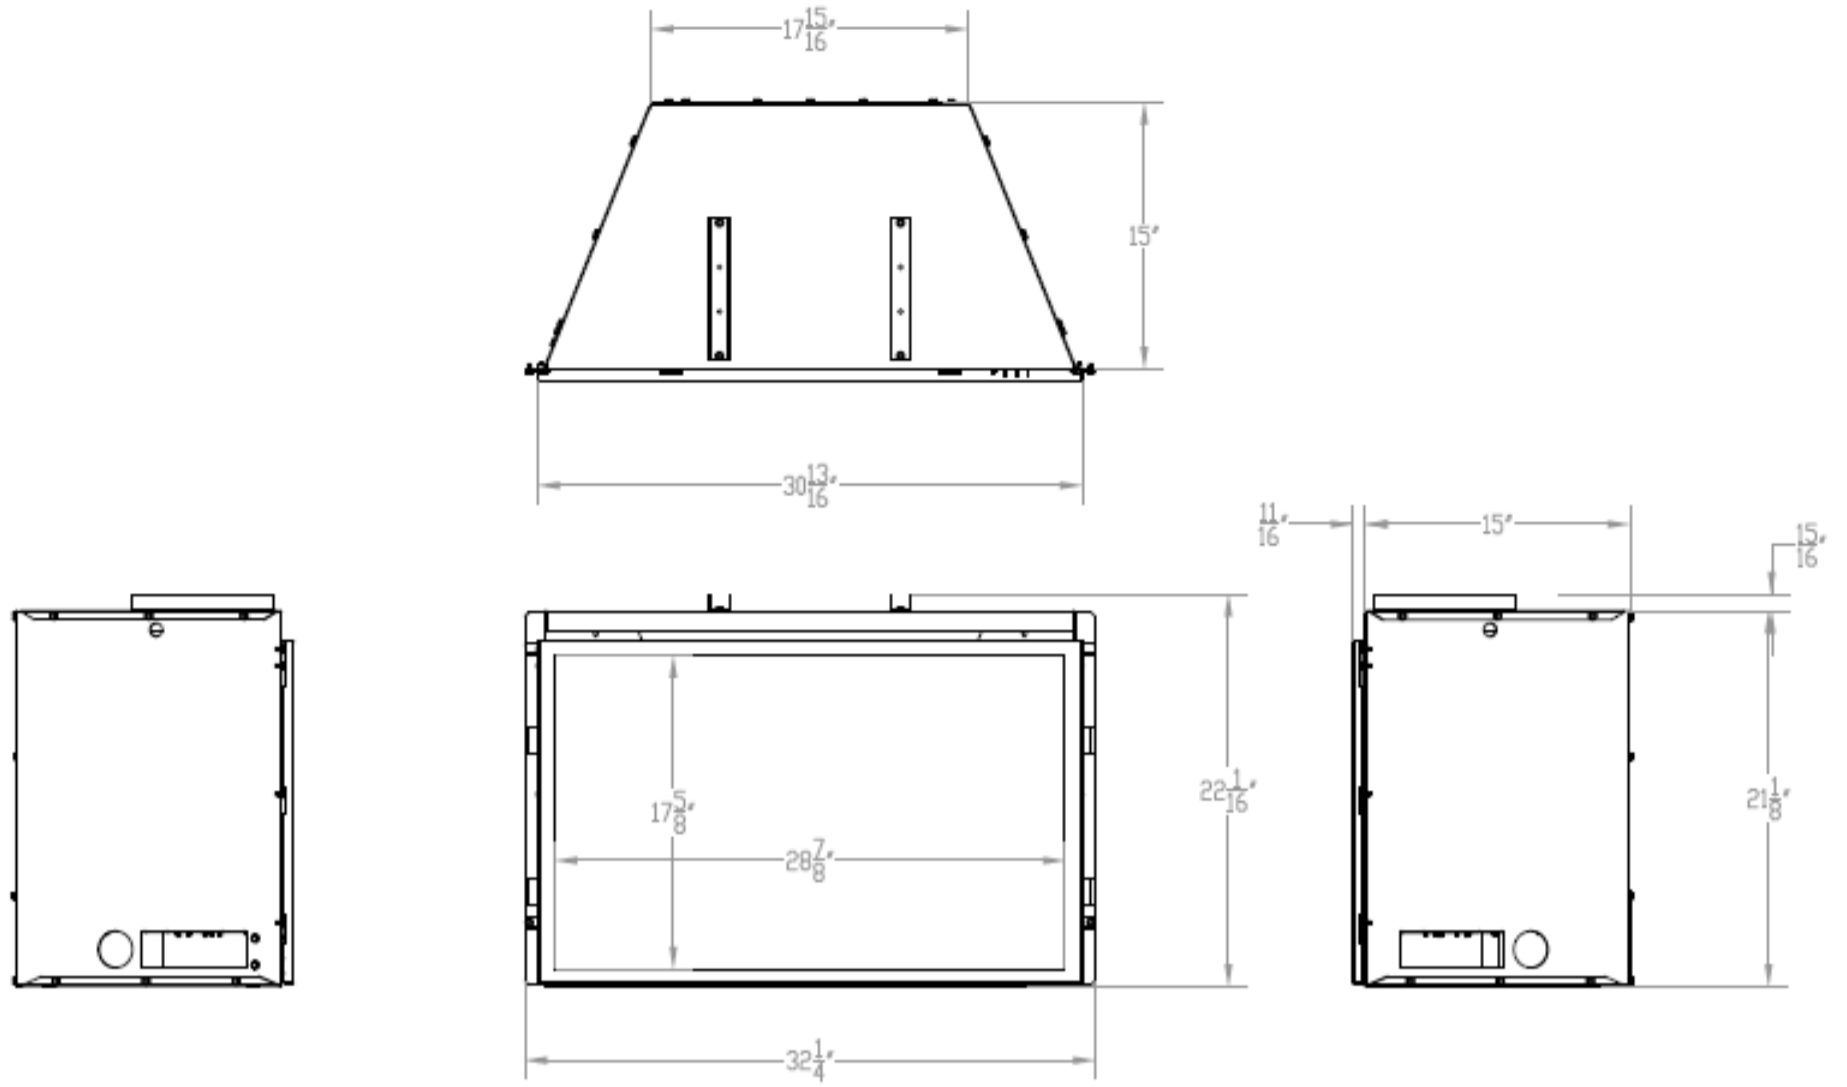

VFPC28IN

Clearance to Combustibles

Minimum Fireplace Opening Dimensions (in inches)

Height (A)	22 3/8
Front Width (B)	30 1/2
Depth (C)	15
Rear Width (D)	19