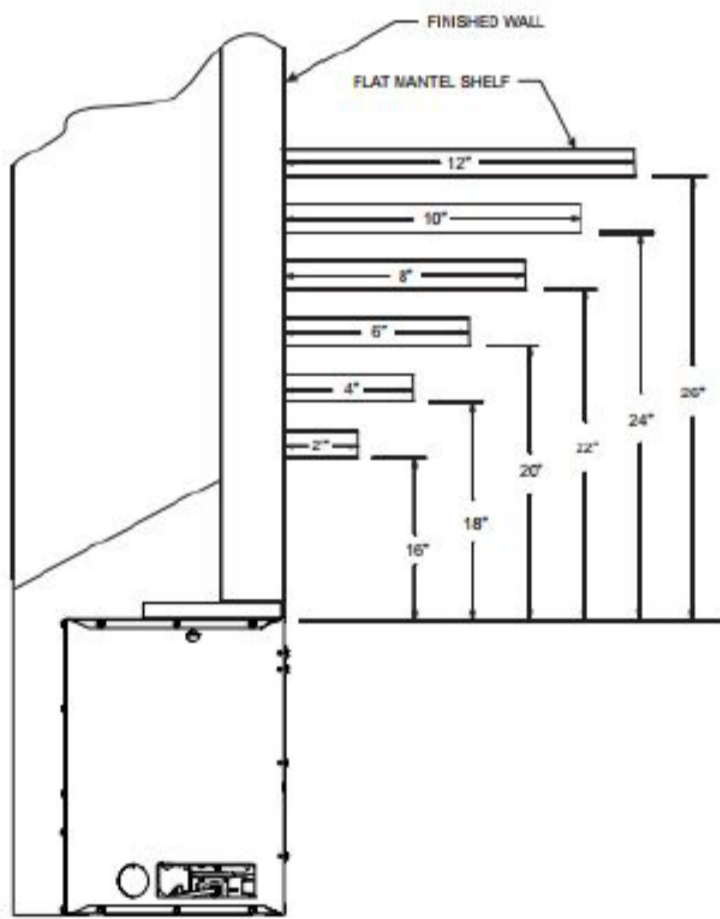

VFPC28IN

Clearance to Combustibles

Minimum Fireplace Opening Dimensions (in inches)

Height (A)	22 3/8
Front Width (B)	30 1/2
Depth (C)	15
Rear Width (D)	19