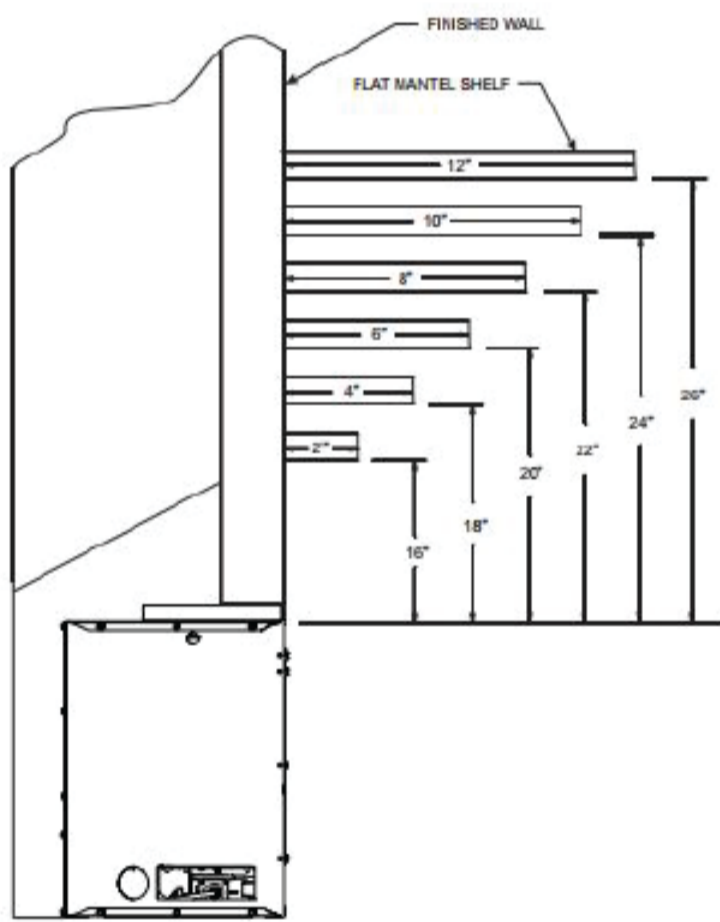

VFPC20IN

Clearance to Combustibles

Minimum Fireplace Opening Dimensions (in inches)

Height (A)	19 3/8
Front Width (B)	27 1/2
Depth (C)	13 1/2
Rear Width (D)	15 3/4