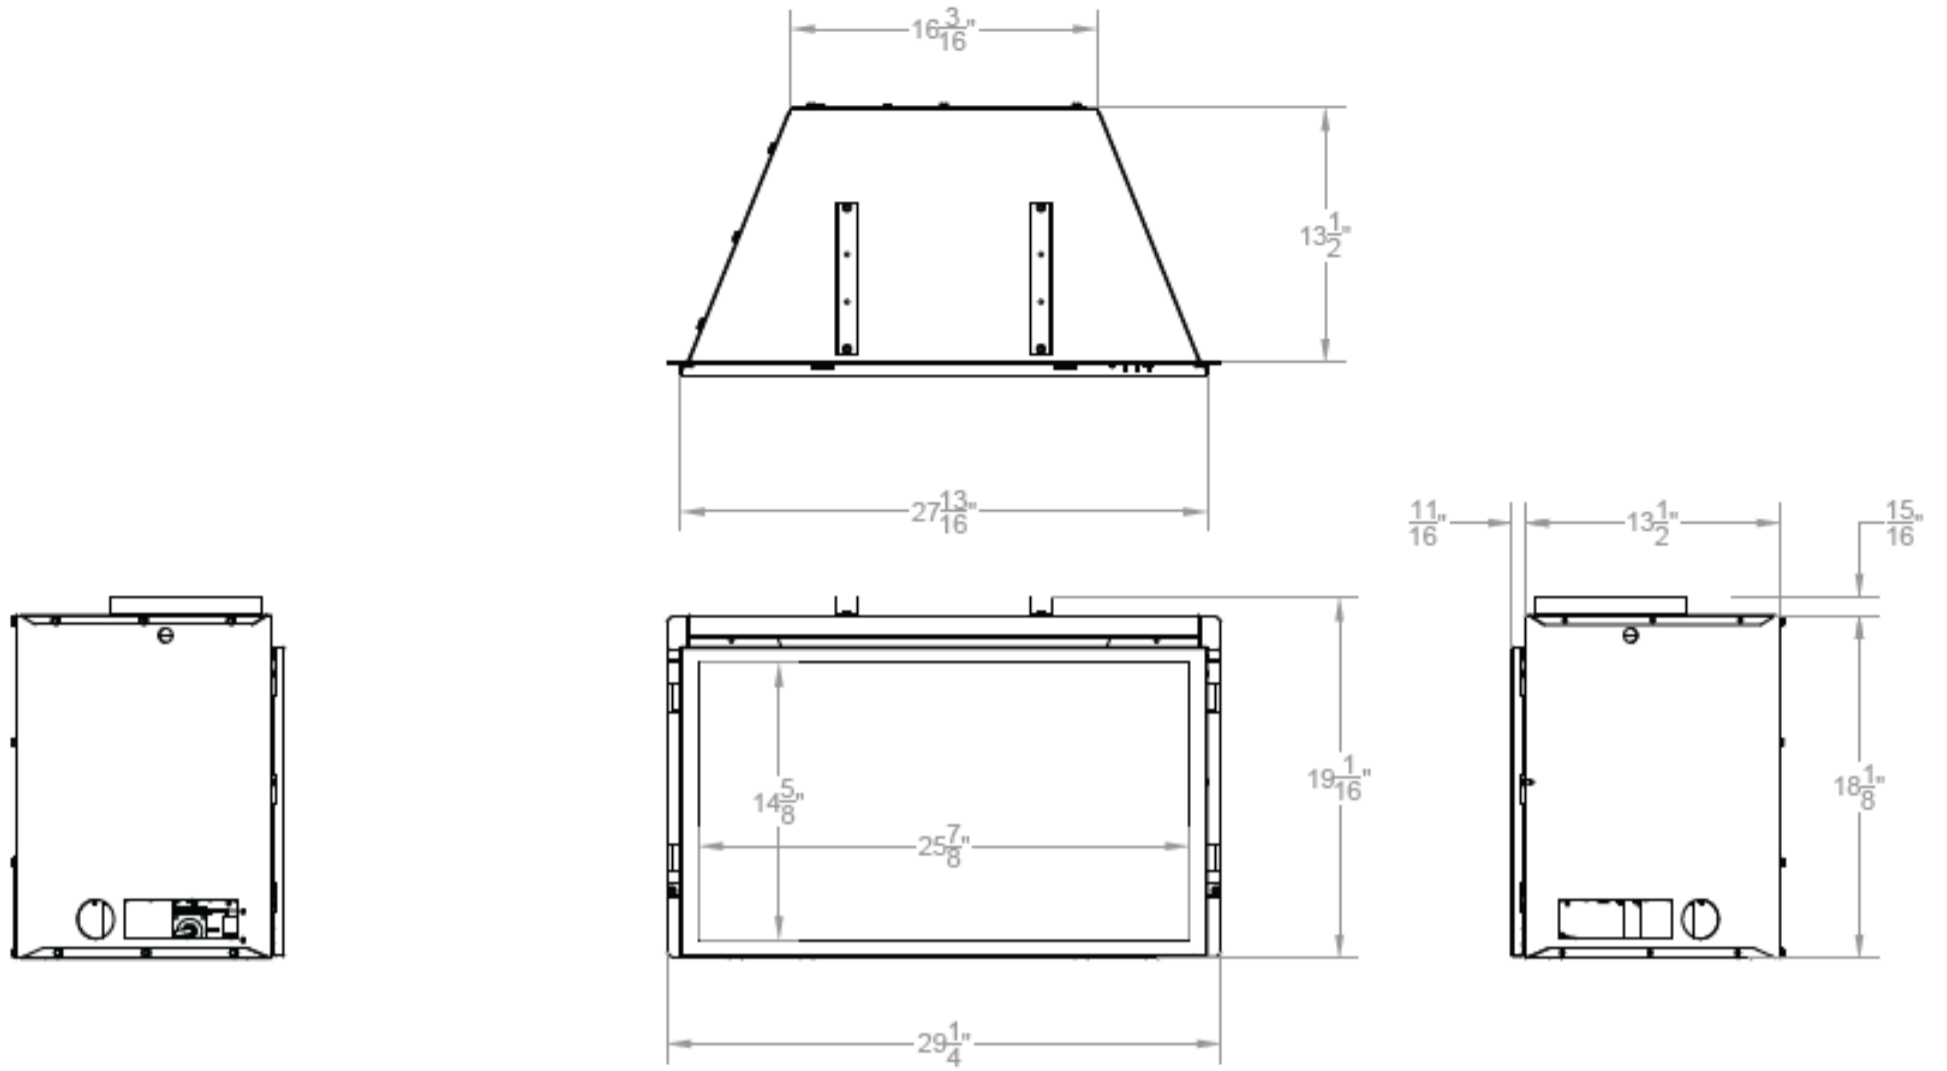

VFPC20IN

Clearance to Combustibles

Minimum Fireplace Opening Dimensions (in inches)

Height (A)	19 3/8
Front Width (B)	27 1/2
Depth (C)	13 1/2
Rear Width (D)	15 3/4