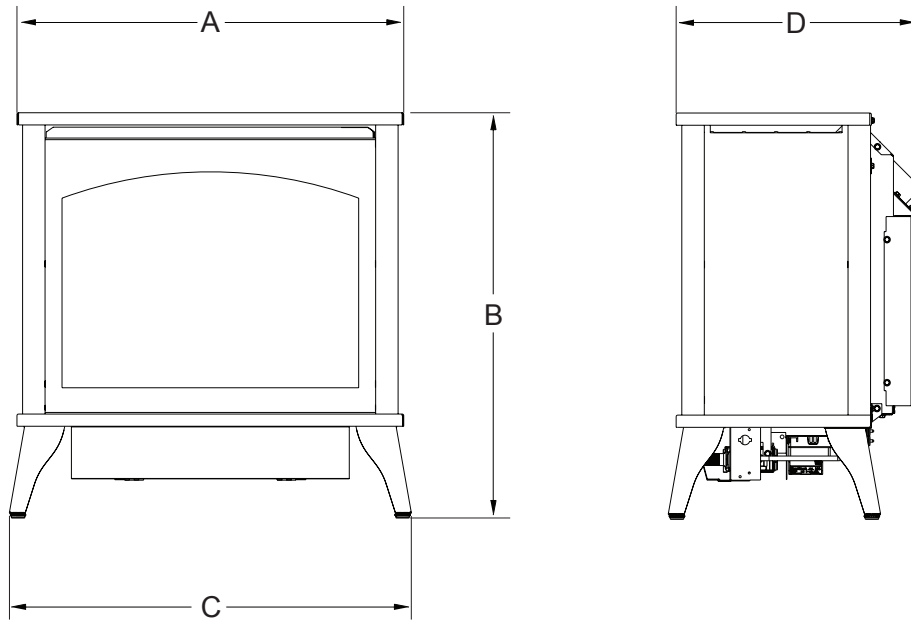

Medium & Small Stoves

- 🔥 26,500 BTUs contour burner (*medium stove*)
 - 🔥 20,000 BTUs contour burner (*small stove*)
 - 🔥 Available 10,000 BTUs model may be installed in bedrooms, where allowed by code
 - 🔥 Richly detailed casting
 - 🔥 Fully operable decorative cast iron doors
 - 🔥 Optional side shelf sets available
 - 🔥 Optional floor pads available
-

Finish Options

Choose from three different finishes. Floor pad options are also available.

Porcelain mahogany cast iron stove with optional side shelves

Steel Stove Dimensions (in inches)

Model	A	B	C	D
VFD20MS	21 ½	23 ¾	22 ⅛	15 ⅝
VFD30MS	25 ½	27 ⅛	27 ⅛	15 ⅝

Cast Iron Stove Dimensions (in inches)

Model	A	B	C	D
VFD20CC	21 ½	32 ¾	24 ⅛	15 ¾
VFD30CC	28 ⅙	37	27 ¾	17 ⅛

Clearance to Combustable Materials			
Side Wall	6 in.	Adjacent Corner Wall	4 in.
Back Wall	2 in.	Ceiling	36 in.