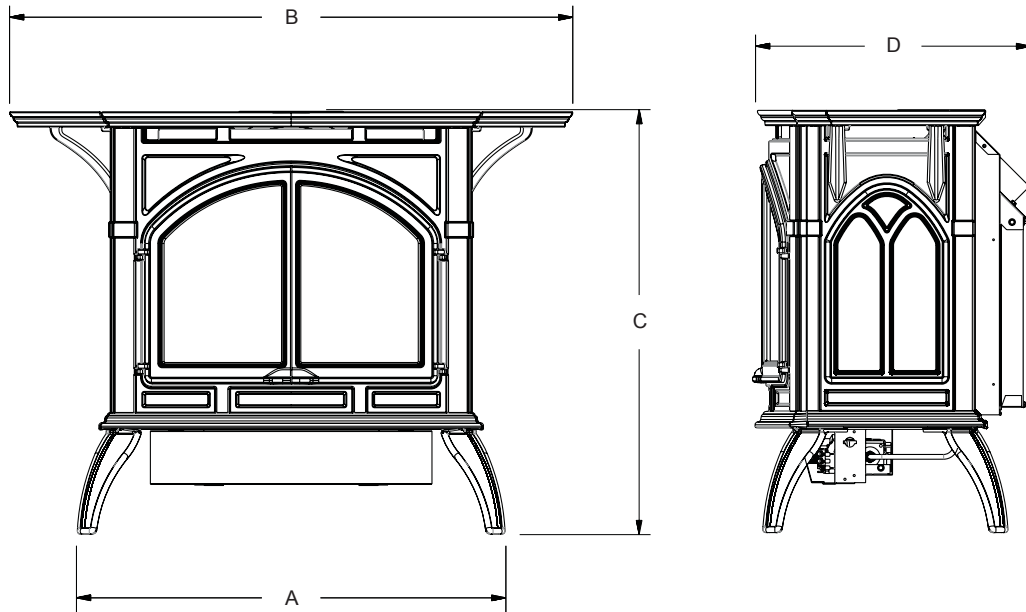

Finish Options

Choose from three different finishes. Floor pad options are also available.

Porcelain mahogany cast iron stove with optional side shelves

Steel Stove Dimensions (in inches)

Model	A	B	C	D
VFD20MS	21 ½	23 ¾	22 ⅛	15 ⅝
VFD30MS	25 ½	27 ⅛	27 ⅛	15 ⅝

Cast Iron Stove Dimensions (in inches)

Model	A	B	C	D
VFD20CC	21 ½	32 ¾	24 ⅛	15 ¾
VFD30CC	28 ⅙	37	27 ¾	17 ⅛

Clearance to Combustable Materials			
Side Wall	6 in.	Adjacent Corner Wall	4 in.
Back Wall	2 in.	Ceiling	36 in.